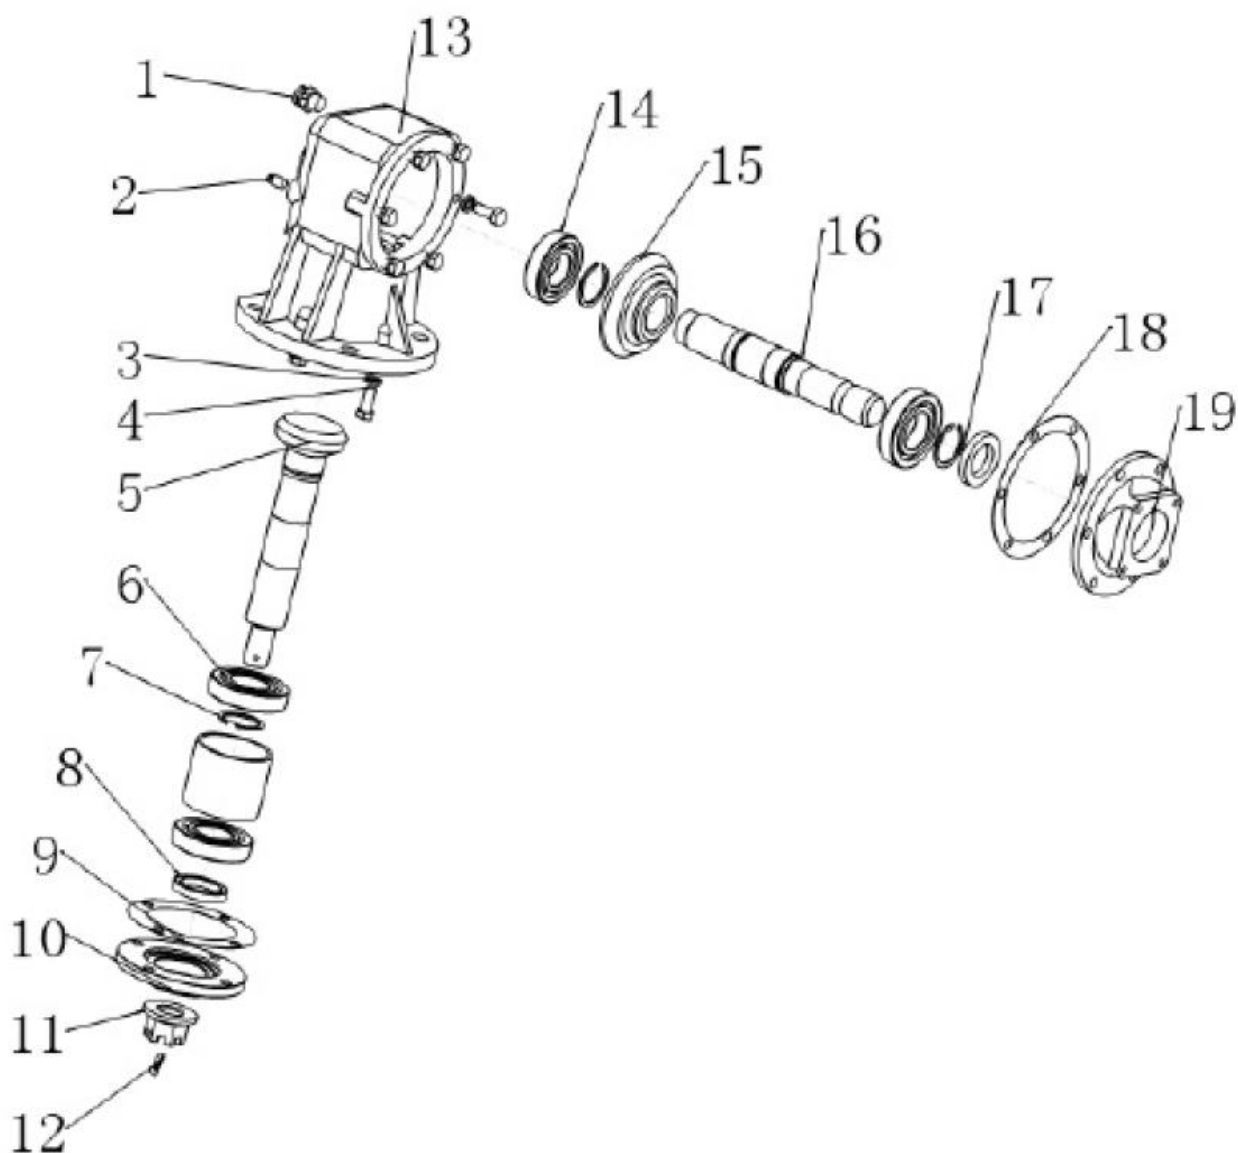

SerNo	PartNo	Description	Quantity	Price
1	CGS068.111	Hole bolt	1	€ 1,30
2	GB821	Small bolt M10X12	1	€ 0,52
3	GB93	Lock washer 10	4	€ 0,26
4	GB5783	Bolt M10X25	4	€ 0,52
5	CGS068.107	Driven gear shaft	1	€ 68,90
6	GB296	Bearing 6208	2	€ 15,60
7	CGS068.106	Cotter snap ring 40	1	€ 2,60
8	GB13871	Framework oil seal 40X55X8	2	€ 3,90
9	CGS068.109	Bumf washer of output shaft	1	€ 0,65
10	CGS068.110	Cover of output shaft	1	€ 41,60
11		Six flange notch nut M27	1	€ 5,20
12	GB91	Pin 5X50	1	€ 2,60
13	CGS068.104	Gear box	1	€ 169,00
14	GB296	Bearing 6207	2	€ 15,60
15	CGS068.105	Initiative gear 22X5	1	€ 45,50
16	CGS068.101	Input shaft	1	€ 63,70
17	GB13871	Framework oil seal 35X55X8	2	€ 3,90