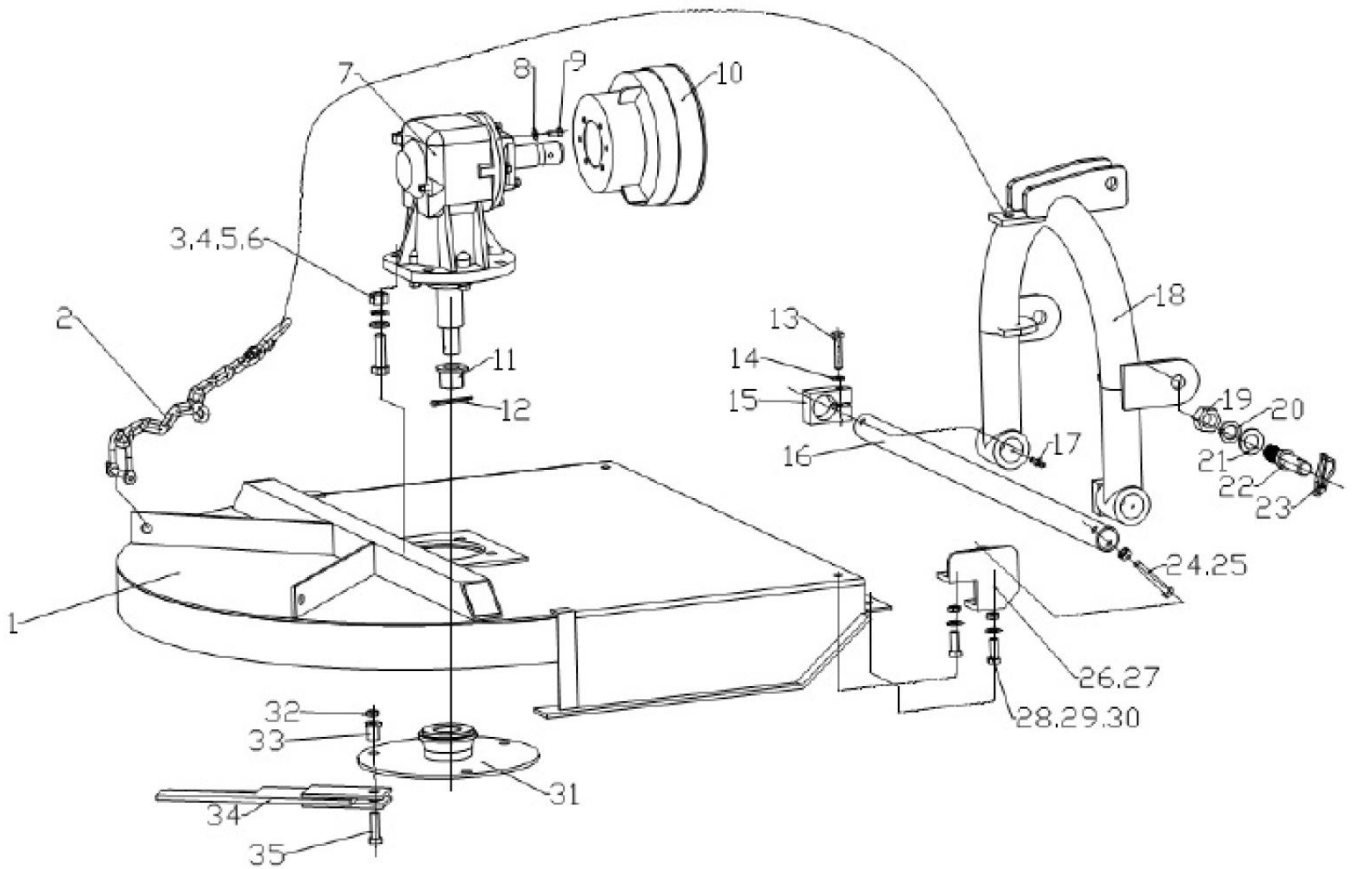

Macchina/Machine
R100

Macchina: R100

R100_MainAssembly